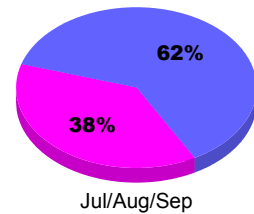

Gender Comparison 2010-2011